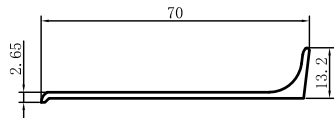

Code	SX-WM678
Name	
Thickness	0.9mm
MASS	0.059kg/m

Code	SX-WM679
Name	
Thickness	5.1mm
MASS	0.832kg/m

Code	SX-WM680
Name	
Thickness	1.1mm
MASS	0.142kg/m

Code	SX-WM682
Name	
Thickness	1.2mm
MASS	0.219kg/m

Code	SX-WM683
Name	
Thickness	1.4mm
MASS	0.142kg/m

Code	SX-WM684
Name	
Thickness	Tmm
MASS	1.550kg/m

Code	SX-WM685
Name	
Thickness	2.2mm
MASS	0.297kg/m

Code	SX-WM686
Name	
Thickness	1.0mm
MASS	0.261kg/m

Code	SX-WM687
Name	
Thickness	1.0mm
MASS	0.176kg/m

Code	SX-WM689
Name	
Thickness	1.2mm
MASS	0.465kg/m

Code	SX-WM690
Name	
Thickness	1.7mm
MASS	0.398kg/m

Code	SX-WM691
Name	
Thickness	Tmm
MASS	0.116kg/m

Code	SX-WM692
Name	
Thickness	Tmm
MASS	0.128kg/m

Code	SX-WM693
Name	
Thickness	Tmm
MASS	0.171kg/m

Code	SX-WM694
Name	
Thickness	Tmm
MASS	0.457kg/m

Code	SX-WM695
Name	
Thickness	Tmm
MASS	0.044kg/m

Code	SX-WM696
Name	
Thickness	Tmm
MASS	0.140kg/m

Code	SX-WM697
Name	
Thickness	0.9mm
MASS	0.228kg/m

Code	SX-WM698
Name	
Thickness	0.9mm
MASS	0.190kg/m