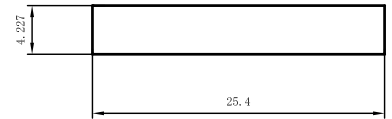

Code	SX-WM689
Name	
Thickness	1.2mm
MASS	0.465kg/m

Code	SX-WM690
Name	
Thickness	1.7mm
MASS	0.398kg/m

Code	SX-WM691
Name	
Thickness	Tmm
MASS	0.116kg/m

Code	SX-WM692
Name	
Thickness	Tmm
MASS	0.128kg/m

Code	SX-WM693
Name	
Thickness	Tmm
MASS	0.171kg/m