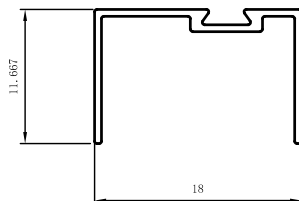

Code	SX-WM678
Name	
Thickness	0.9mm
MASS	0.059kg/m

Code	SX-WM679
Name	
Thickness	5.1mm
MASS	0.832kg/m

Code	SX-WM680
Name	
Thickness	1.1mm
MASS	0.142kg/m

Code	SX-WM682
Name	
Thickness	1.2mm
MASS	0.219kg/m

Code	SX-WM683
Name	
Thickness	1.4mm
MASS	0.142kg/m

Code	SX-WM684
Name	
Thickness	Tmm
MASS	1.550kg/m

Code	SX-WM685
Name	
Thickness	2.2mm
MASS	0.297kg/m

Code	SX-WM686
Name	
Thickness	1.0mm
MASS	0.261kg/m

Code	SX-WM687
Name	
Thickness	1.0mm
MASS	0.176kg/m

Code	SX-WM689
Name	
Thickness	1.2mm
MASS	0.465kg/m

Code	SX-WM690
Name	
Thickness	1.7mm
MASS	0.398kg/m

Code	SX-WM691
Name	
Thickness	Tmm
MASS	0.116kg/m

Code	SX-WM692
Name	
Thickness	Tmm
MASS	0.128kg/m

Code	SX-WM693
Name	
Thickness	Tmm
MASS	0.171kg/m