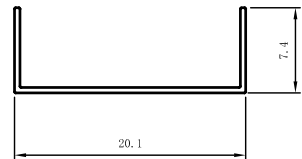

Code	SX-WM694
Name	
Thickness	Tmm
MASS	0.457kg/m

Code	SX-WM695
Name	
Thickness	Tmm
MASS	0.044kg/m

Code	SX-WM696
Name	
Thickness	Tmm
MASS	0.140kg/m

Code	SX-WM697
Name	
Thickness	0.9mm
MASS	0.228kg/m

Code	SX-WM698
Name	
Thickness	0.9mm
MASS	0.190kg/m

Code	SX-WM700
Name	
Thickness	1.5mm
MASS	0.404kg/m

Code	SX-WM701
Name	
Thickness	1.6mm
MASS	0.625kg/m

Code	SX-WM702
Name	
Thickness	1.6mm
MASS	0.585kg/m

Code	SX-WM703
Name	
Thickness	2.6mm
MASS	0.614kg/m