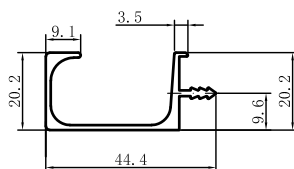

Code	SX-WM837
Name	
Thickness	1.5mm
MASS	0.784kg/m

Code	SX-WM838
Name	
Thickness	0.9mm
MASS	0.337kg/m

Code	SX-WM839
Name	
Thickness	1.0mm
MASS	0.350kg/m

Code	SX-WM840
Name	
Thickness	1.8mm
MASS	1.374kg/m

Code	SX-WM842
Name	
Thickness	1.1mm
MASS	0.361kg/m

Code	SX-WM891
Name	
Thickness	1.3mm
MASS	0.210kg/m

Code	SX-WM894
Name	
Thickness	1.4mm
MASS	0.699kg/m

Code	SX-WM895
Name	
Thickness	1.8mm
MASS	0.549kg/m

Code	SX-WM896
Name	
Thickness	1.3mm
MASS	0.131kg/m

Code	SX-WM917
Name	
Thickness	1.4mm
MASS	0.335kg/m

Code	SX-WM918
Name	
Thickness	1.4mm
MASS	0.433kg/m

Code	SX-WM920
Name	
Thickness	1.2mm
MASS	0.327kg/m