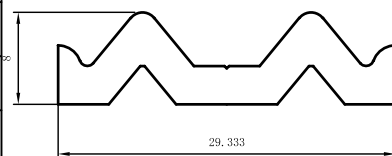

Code	SX-WM673
Name	
Thickness	0.85mm
MASS	0.146kg/m

Code	SX-WM674
Name	
Thickness	0.85mm
MASS	0.120kg/m

Code	SX-WM675
Name	
Thickness	1.0mm
MASS	0.185kg/m

Code	SX-WM677
Name	
Thickness	1.0mm
MASS	0.182kg/m

Code	SX-WM678
Name	
Thickness	0.9mm
MASS	0.059kg/m

Code	SX-WM679
Name	
Thickness	5.1mm
MASS	0.832kg/m

Code	SX-WM680
Name	
Thickness	1.1mm
MASS	0.142kg/m

Code	SX-WM682
Name	
Thickness	1.2mm
MASS	0.219kg/m