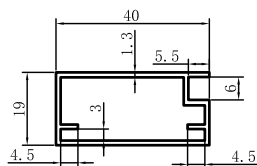

Code	SX-WM921
Name	
Thickness	1.3mm
MASS	0.446kg/m