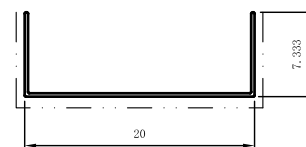

Code	SX-WM678
Name	
Thickness	0.9mm
MASS	0.059kg/m

Code	SX-WM679
Name	
Thickness	5.1mm
MASS	0.832kg/m

Code	SX-WM680
Name	
Thickness	1.1mm
MASS	0.142kg/m

Code	SX-WM682
Name	
Thickness	1.2mm
MASS	0.219kg/m

Code	SX-WM683
Name	
Thickness	1.4mm
MASS	0.142kg/m

Code	SX-WM684
Name	
Thickness	Tmm
MASS	1.550kg/m

Code	SX-WM685
Name	
Thickness	2.2mm
MASS	0.297kg/m

Code	SX-WM686
Name	
Thickness	1.0mm
MASS	0.261kg/m

Code	SX-WM687
Name	
Thickness	1.0mm
MASS	0.176kg/m

Code	SX-WM689
Name	
Thickness	1.2mm
MASS	0.465kg/m

Code	SX-WM690
Name	
Thickness	1.7mm
MASS	0.398kg/m

Code	SX-WM691
Name	
Thickness	Tmm
MASS	0.116kg/m

Code	SX-WM692
Name	
Thickness	Tmm
MASS	0.128kg/m

Code	SX-WM693
Name	
Thickness	Tmm
MASS	0.171kg/m

Code	SX-WM700
Name	
Thickness	1.5mm
MASS	0.404kg/m

Code	SX-WM701
Name	
Thickness	1.6mm
MASS	0.625kg/m

Code	SX-WM702
Name	
Thickness	1.6mm
MASS	0.585kg/m

Code	SX-WM703
Name	
Thickness	2.6mm
MASS	0.614kg/m