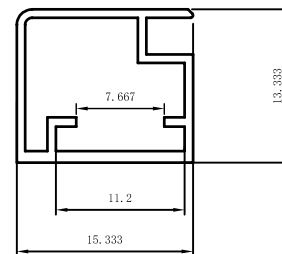

Code	SX-WM837
Name	
Thickness	1.5mm
MASS	0.784kg/m

Code	SX-WM838
Name	
Thickness	0.9mm
MASS	0.337kg/m

Code	SX-WM839
Name	
Thickness	1.0mm
MASS	0.350kg/m

Code	SX-WM840
Name	
Thickness	1.8mm
MASS	1.374kg/m

Code	SX-WM842
Name	
Thickness	1.1mm
MASS	0.361kg/m

Code	SX-WM891
Name	
Thickness	1.3mm
MASS	0.210kg/m

Code	SX-WM894
Name	
Thickness	1.4mm
MASS	0.699kg/m

Code	SX-WM895
Name	
Thickness	1.8mm
MASS	0.549kg/m

Code	SX-WM896
Name	
Thickness	1.3mm
MASS	0.131kg/m

Code	SX-WM917
Name	
Thickness	1.4mm
MASS	0.335kg/m

Code	SX-WM918
Name	
Thickness	1.4mm
MASS	0.433kg/m

Code	SX-WM920
Name	
Thickness	1.2mm
MASS	0.327kg/m

Code	SX-WM921
Name	
Thickness	1.3mm
MASS	0.446kg/m

Code	SX-WM922
Name	
Thickness	1.3mm
MASS	0.452kg/m