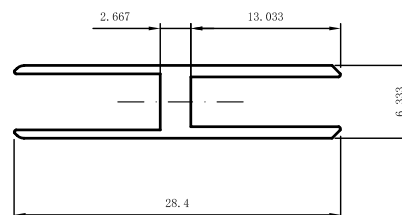

Code	SX-WM673
Name	
Thickness	0.85mm
MASS	0.146kg/m

Code	SX-WM674
Name	
Thickness	0.85mm
MASS	0.120kg/m

Code	SX-WM675
Name	
Thickness	1.0mm
MASS	0.185kg/m

Code	SX-WM677
Name	
Thickness	1.0mm
MASS	0.182kg/m

Code	SX-WM678
Name	
Thickness	0.9mm
MASS	0.059kg/m

Code	SX-WM679
Name	
Thickness	5.1mm
MASS	0.832kg/m

Code	SX-WM680
Name	
Thickness	1.1mm
MASS	0.142kg/m

Code	SX-WM682
Name	
Thickness	1.2mm
MASS	0.219kg/m

Code	SX-WM683
Name	
Thickness	1.4mm
MASS	0.142kg/m

Code	SX-WM684
Name	
Thickness	Tmm
MASS	1.550kg/m

Code	SX-WM685
Name	
Thickness	2.2mm
MASS	0.297kg/m

Code	SX-WM686
Name	
Thickness	1.0mm
MASS	0.261kg/m

Code	SX-WM687
Name	
Thickness	1.0mm
MASS	0.176kg/m

Code	SX-WM689
Name	
Thickness	1.2mm
MASS	0.465kg/m

Code	SX-WM690
Name	
Thickness	1.7mm
MASS	0.398kg/m

Code	SX-WM691
Name	
Thickness	Tmm
MASS	0.116kg/m

Code	SX-WM692
Name	
Thickness	Tmm
MASS	0.128kg/m

Code	SX-WM693
Name	
Thickness	Tmm
MASS	0.171kg/m