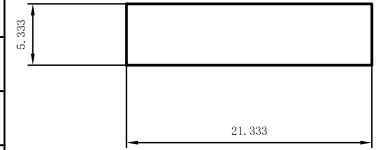

Code	SX-WM689
Name	
Thickness	1.2mm
MASS	0.465kg/m

Code	SX-WM690
Name	
Thickness	1.7mm
MASS	0.398kg/m

Code	SX-WM691
Name	
Thickness	Tmm
MASS	0.116kg/m

Code	SX-WM692
Name	
Thickness	Tmm
MASS	0.128kg/m

Code	SX-WM693
Name	
Thickness	Tmm
MASS	0.171kg/m