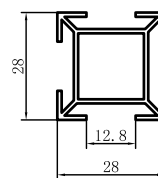

Code	SX-WM678
Name	
Thickness	0.9mm
MASS	0.059kg/m

Code	SX-WM679
Name	
Thickness	5.1mm
MASS	0.832kg/m

Code	SX-WM680
Name	
Thickness	1.1mm
MASS	0.142kg/m

Code	SX-WM682
Name	
Thickness	1.2mm
MASS	0.219kg/m

Code	SX-WM683
Name	
Thickness	1.4mm
MASS	0.142kg/m

Code	SX-WM684
Name	
Thickness	Tmm
MASS	1.550kg/m

Code	SX-WM685
Name	
Thickness	2.2mm
MASS	0.297kg/m

Code	SX-WM686
Name	
Thickness	1.0mm
MASS	0.261kg/m

Code	SX-WM687
Name	
Thickness	1.0mm
MASS	0.176kg/m

Code	SX-WM689
Name	
Thickness	1.2mm
MASS	0.465kg/m

Code	SX-WM690
Name	
Thickness	1.7mm
MASS	0.398kg/m

Code	SX-WM691
Name	
Thickness	Tmm
MASS	0.116kg/m

Code	SX-WM692
Name	
Thickness	Tmm
MASS	0.128kg/m

Code	SX-WM693
Name	
Thickness	Tmm
MASS	0.171kg/m

Code	SX-WM694
Name	
Thickness	Tmm
MASS	0.457kg/m

Code	SX-WM695
Name	
Thickness	Tmm
MASS	0.044kg/m

Code	SX-WM696
Name	
Thickness	Tmm
MASS	0.140kg/m

Code	SX-WM697
Name	
Thickness	0.9mm
MASS	0.228kg/m

Code	SX-WM698
Name	
Thickness	0.9mm
MASS	0.190kg/m