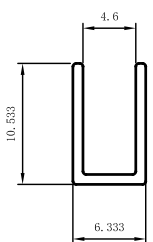

Code	SX-WM673
Name	
Thickness	0.85mm
MASS	0.146kg/m

Code	SX-WM674
Name	
Thickness	0.85mm
MASS	0.120kg/m

Code	SX-WM675
Name	
Thickness	1.0mm
MASS	0.185kg/m

Code	SX-WM677
Name	
Thickness	1.0mm
MASS	0.182kg/m

Code	SX-WM678
Name	
Thickness	0.9mm
MASS	0.059kg/m

Code	SX-WM679
Name	
Thickness	5.1mm
MASS	0.832kg/m

Code	SX-WM680
Name	
Thickness	1.1mm
MASS	0.142kg/m

Code	SX-WM682
Name	
Thickness	1.2mm
MASS	0.219kg/m

Code	SX-WM683
Name	
Thickness	1.4mm
MASS	0.142kg/m

Code	SX-WM684
Name	
Thickness	Tmm
MASS	1.550kg/m

Code	SX-WM685
Name	
Thickness	2.2mm
MASS	0.297kg/m

Code	SX-WM686
Name	
Thickness	1.0mm
MASS	0.261kg/m

Code	SX-WM687
Name	
Thickness	1.0mm
MASS	0.176kg/m

Code	SX-WM689
Name	
Thickness	1.2mm
MASS	0.465kg/m

Code	SX-WM690
Name	
Thickness	1.7mm
MASS	0.398kg/m

Code	SX-WM691
Name	
Thickness	Tmm
MASS	0.116kg/m

Code	SX-WM692
Name	
Thickness	Tmm
MASS	0.128kg/m

Code	SX-WM693
Name	
Thickness	Tmm
MASS	0.171kg/m