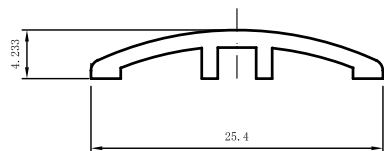

Code	SX-WM673
Name	
Thickness	0.85mm
MASS	0.146kg/m

Code	SX-WM674
Name	
Thickness	0.85mm
MASS	0.120kg/m

Code	SX-WM675
Name	
Thickness	1.0mm
MASS	0.185kg/m

Code	SX-WM677
Name	
Thickness	1.0mm
MASS	0.182kg/m

Code	SX-WM678
Name	
Thickness	0.9mm
MASS	0.059kg/m

Code	SX-WM679
Name	
Thickness	5.1mm
MASS	0.832kg/m

Code	SX-WM680
Name	
Thickness	1.1mm
MASS	0.142kg/m

Code	SX-WM682
Name	
Thickness	1.2mm
MASS	0.219kg/m

Code	SX-WM683
Name	
Thickness	1.4mm
MASS	0.142kg/m

Code	SX-WM684
Name	
Thickness	Tmm
MASS	1.550kg/m

Code	SX-WM685
Name	
Thickness	2.2mm
MASS	0.297kg/m

Code	SX-WM686
Name	
Thickness	1.0mm
MASS	0.261kg/m

Code	SX-WM687
Name	
Thickness	1.0mm
MASS	0.176kg/m