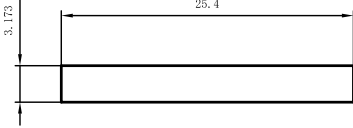

Code	SX-WM689
Name	
Thickness	1.2mm
MASS	0.465kg/m

Code	SX-WM690
Name	
Thickness	1.7mm
MASS	0.398kg/m

Code	SX-WM691
Name	
Thickness	Tmm
MASS	0.116kg/m

Code	SX-WM692
Name	
Thickness	Tmm
MASS	0.128kg/m

Code	SX-WM693
Name	
Thickness	Tmm
MASS	0.171kg/m